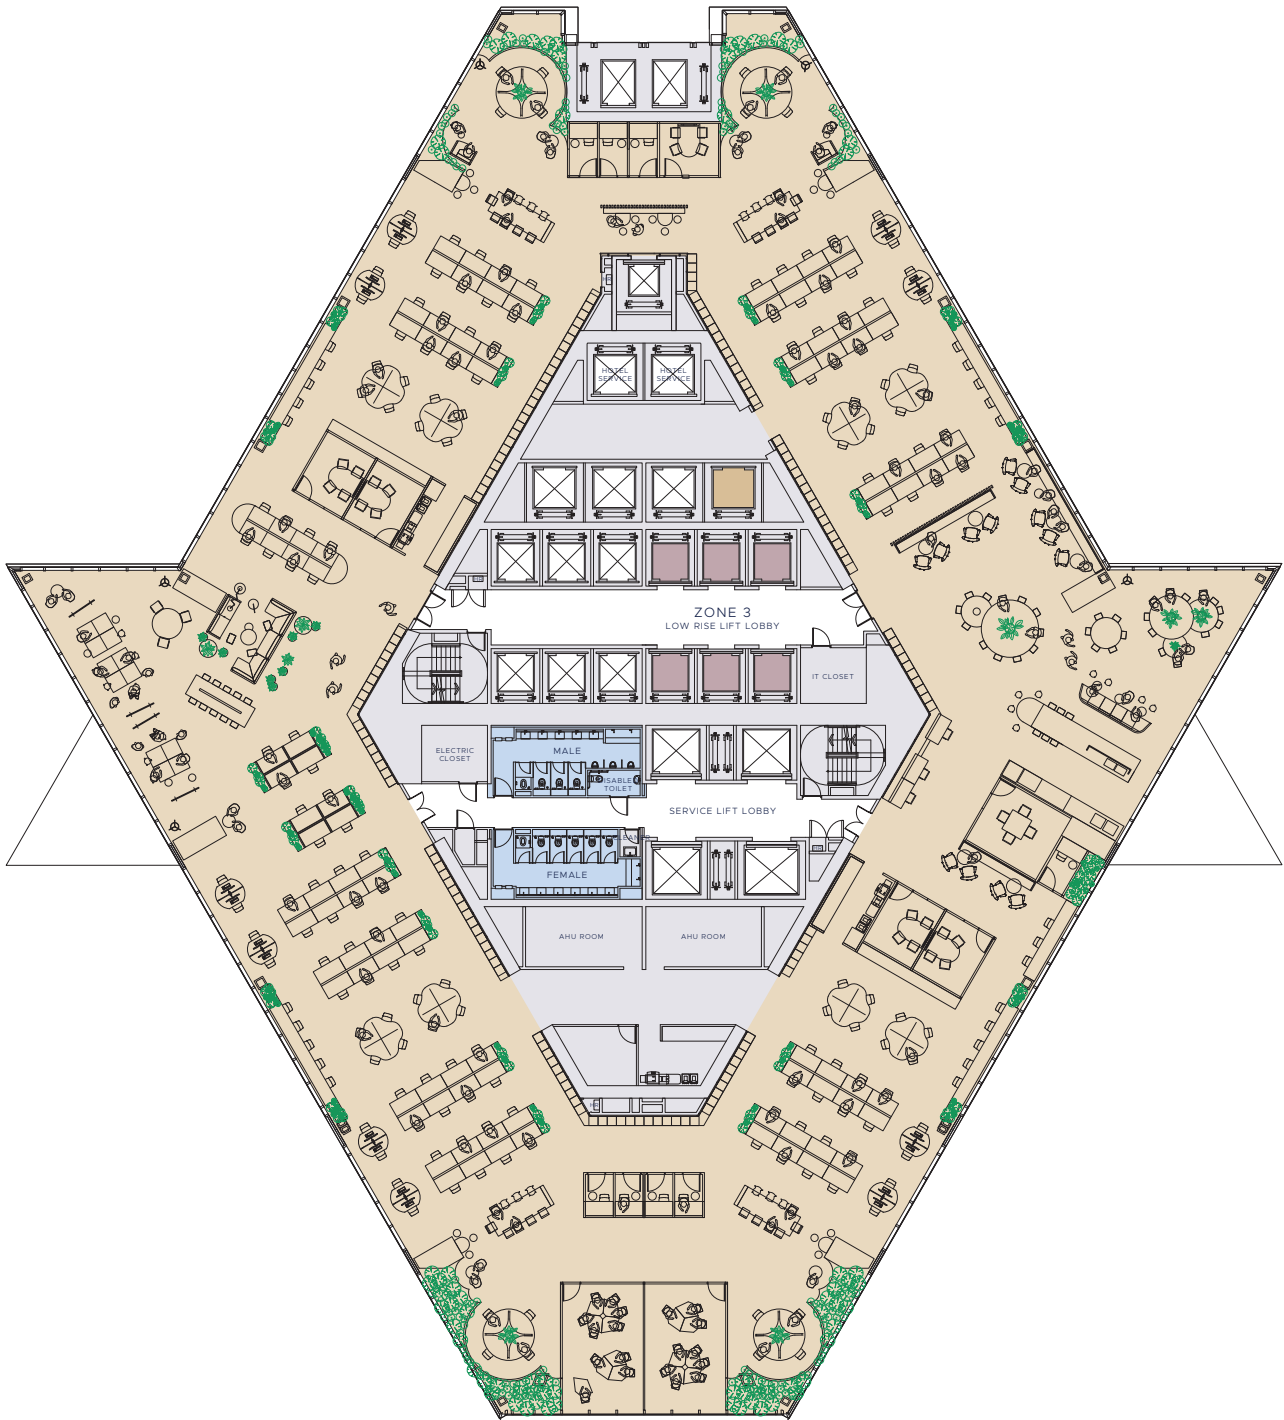

TESTFIT LEVEL 78

HIGH ZONE TYPICAL

22,050 SQ FT

107 SQ FT/PAX

52%
WORKSPACE

13%
COLLABORATION

7%
MEETING

6%
SOCIAL