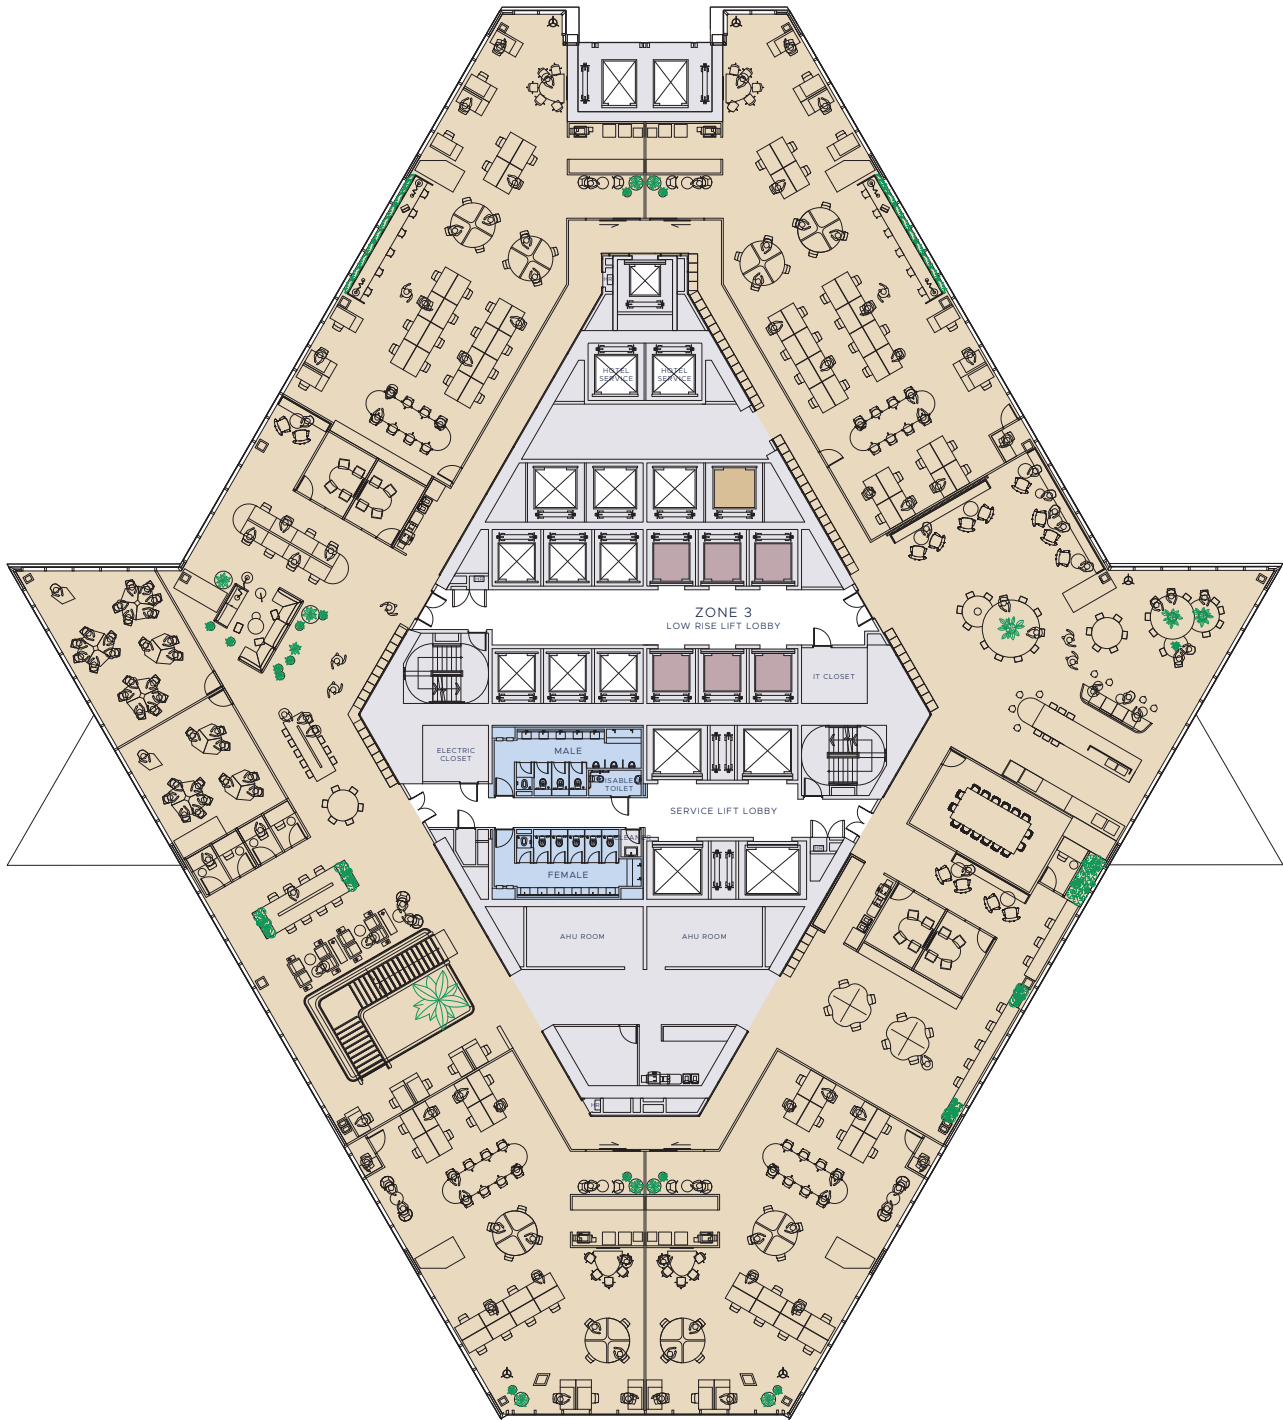

TESTFIT LEVEL 78

HIGH ZONE STAIR OPTION

22,050 SQ FT

101 SQ FT/PAX

46%
WORKSPACE

11%
COLLABORATION

9%
MEETING

7%
SOCIAL