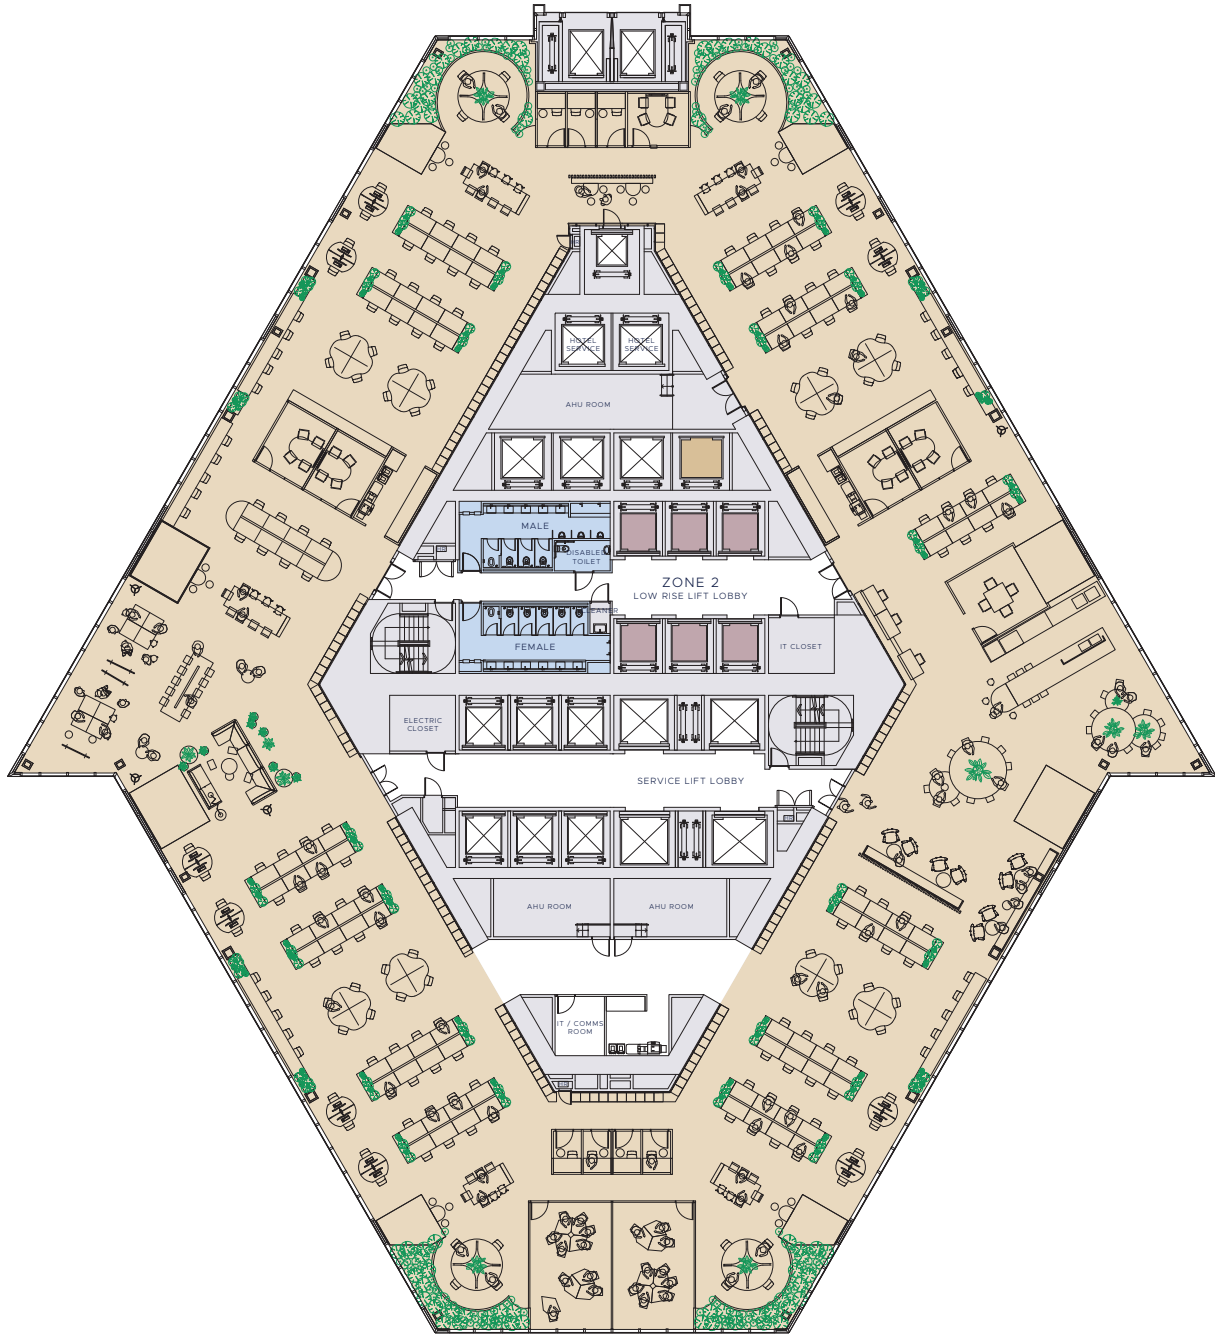

TESTFIT LEVEL 50

MID ZONE TYPICAL

20,420 SQ FT

99 SQ FT/PAX

53%
WORKSPACE

12%
COLLABORATION

7%
MEETING

5%
SOCIAL