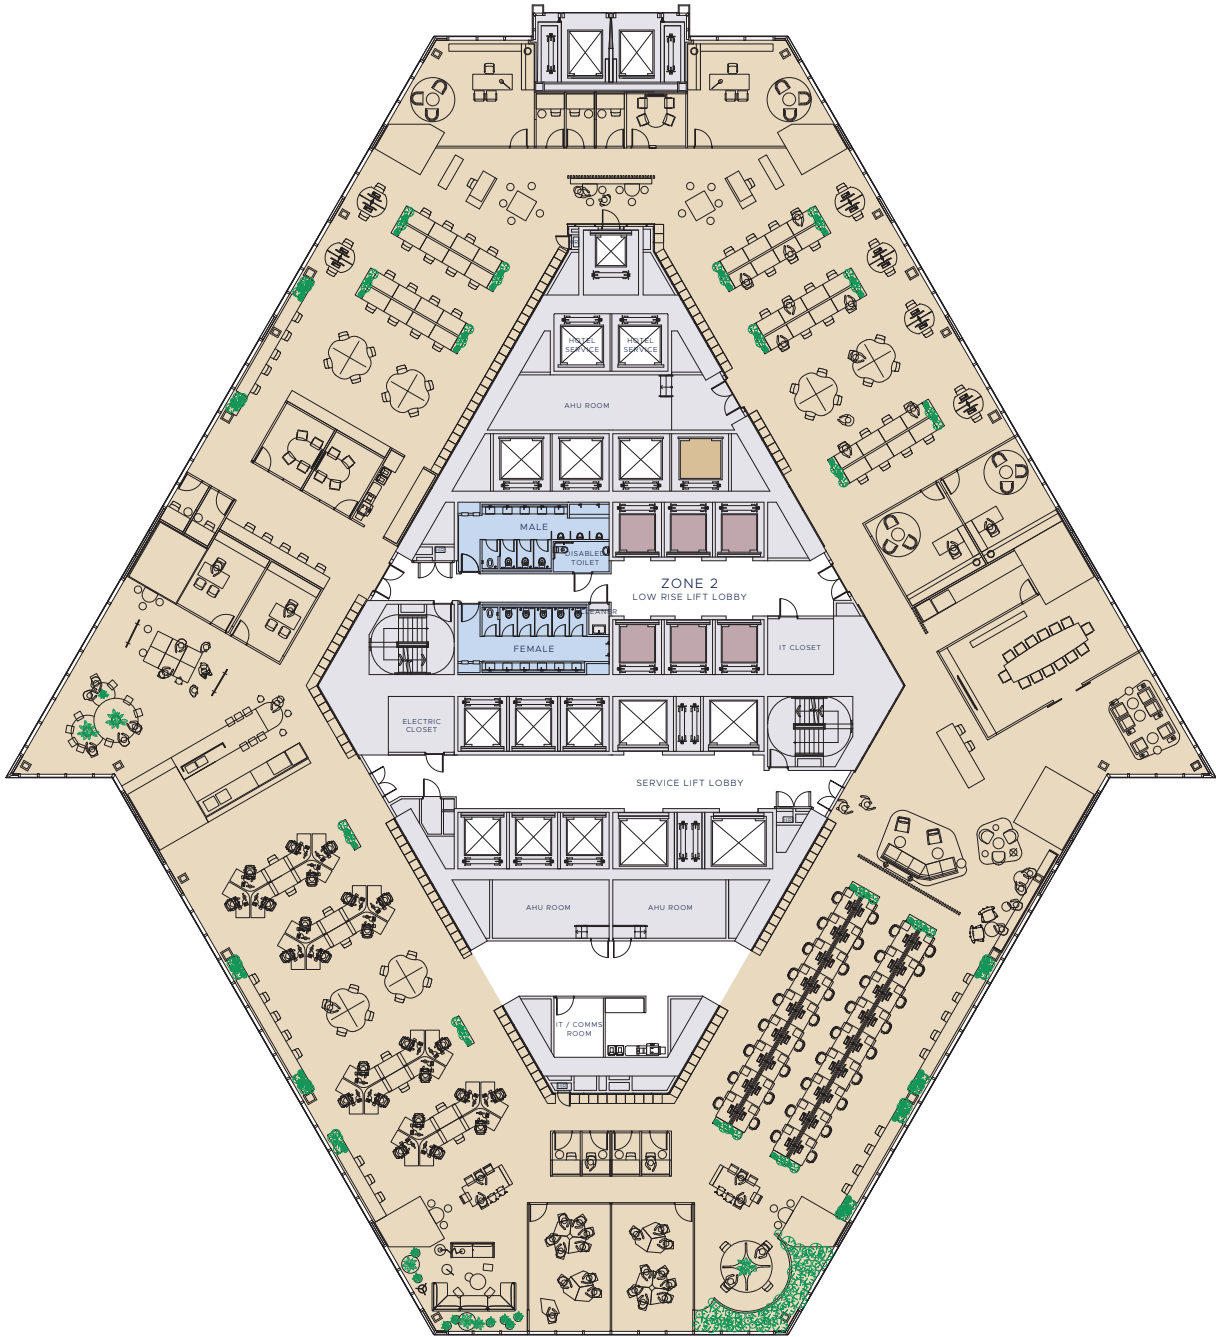

# TESTFIT LEVEL 50

MID ZONE EXECUTIVE OPTION

20,420 SQ FT

106 SQ FT/PAX

**44%**  
WORKSPACE

**8%**  
COLLABORATION

**7%**  
MEETING

**4%**  
SOCIAL