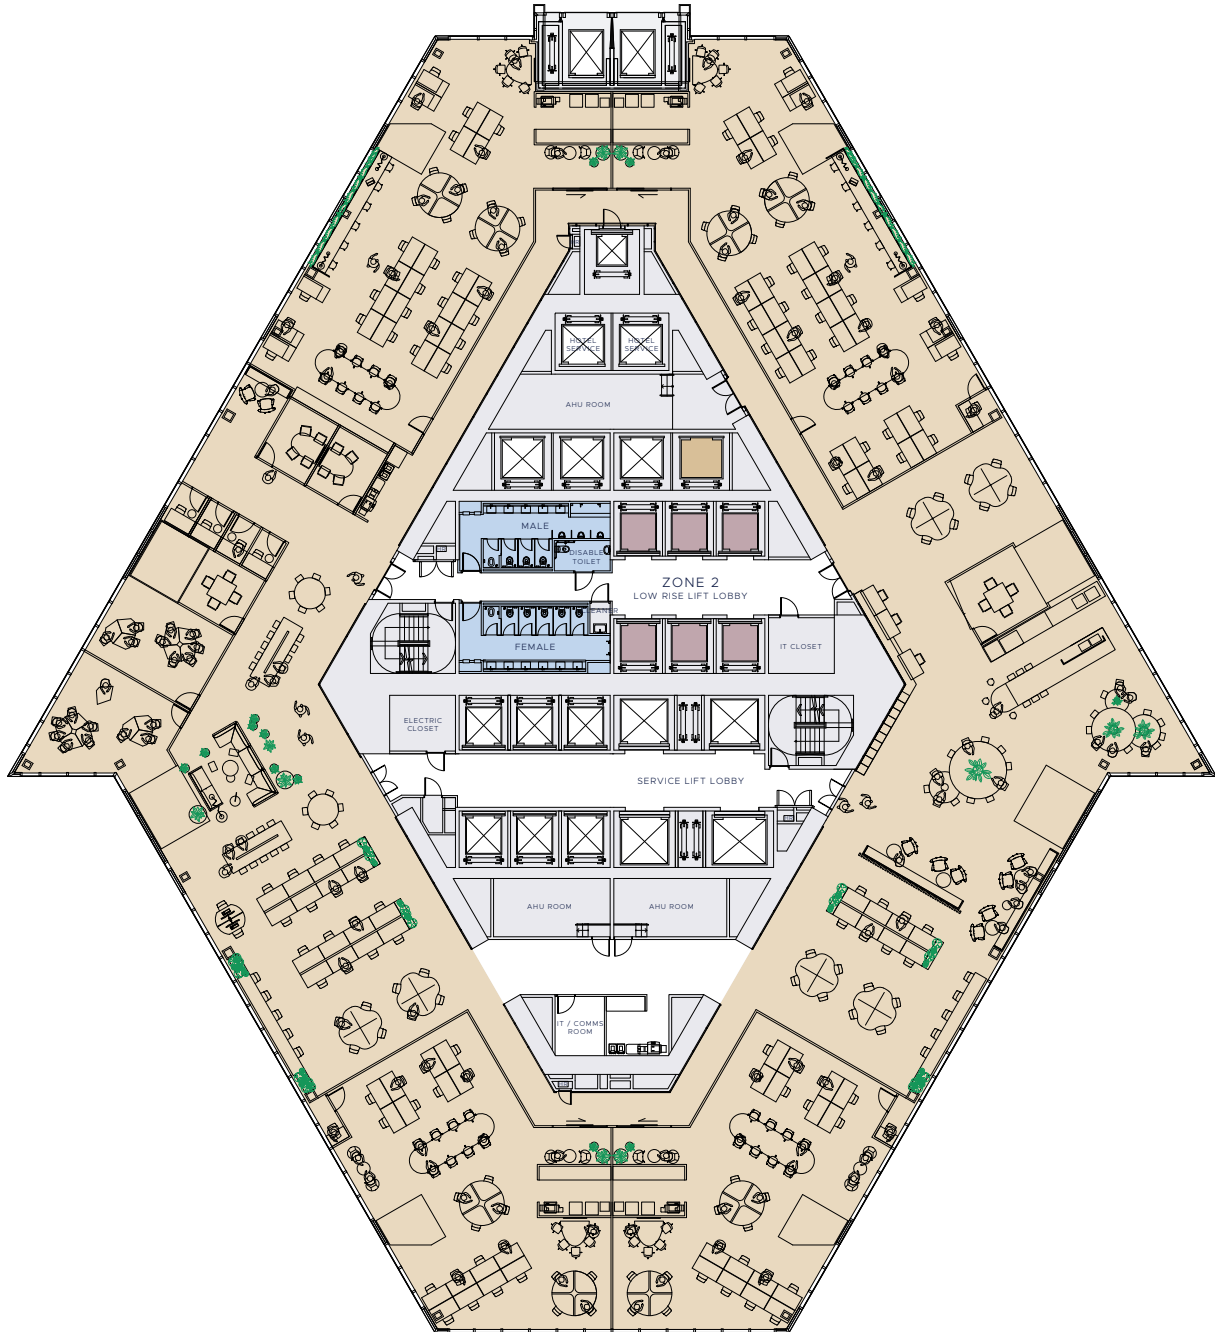

TESTFIT LEVEL 50

MID ZONE CO-WORK OPTION

20,420 SQ FT

87 SQ FT/PAX

53%
WORKSPACE

9%
COLLABORATION

7%
MEETING

5%
SOCIAL