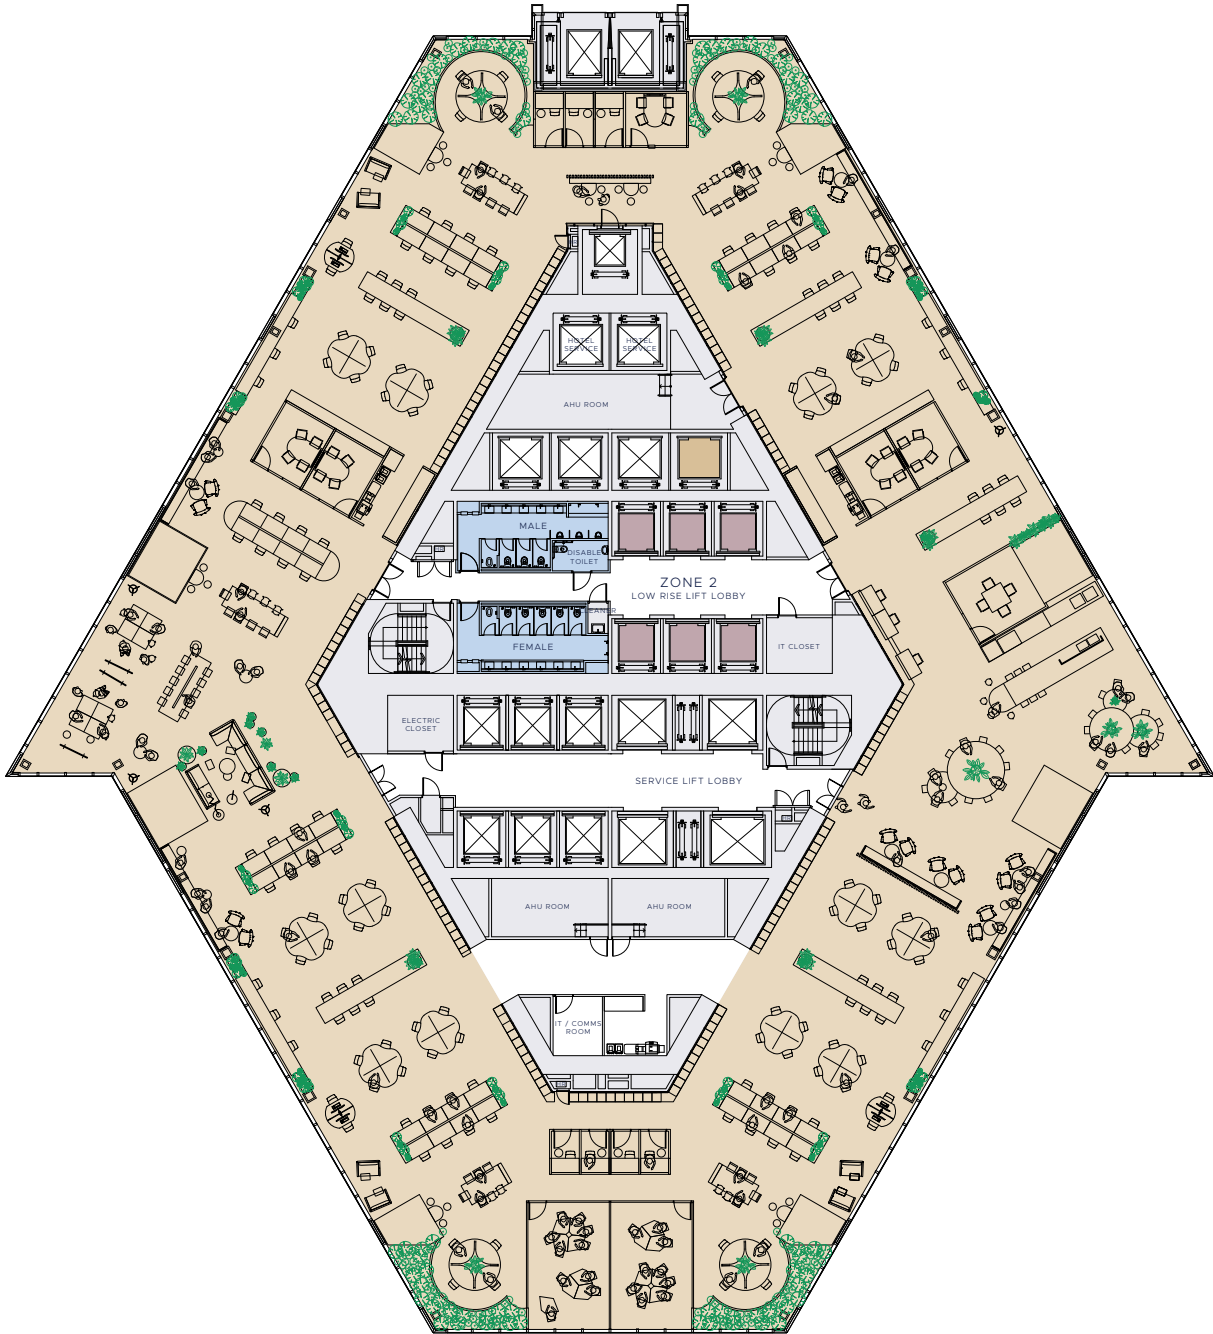

# TESTFIT LEVEL 50

MID ZONE 150 SQ FT PER PAX OPTION

20,420 SQ FT

146 SQ FT/PAX

**41%**  
WORKSPACE

**22%**  
COLLABORATION

**6%**  
MEETING

**5%**  
SOCIAL