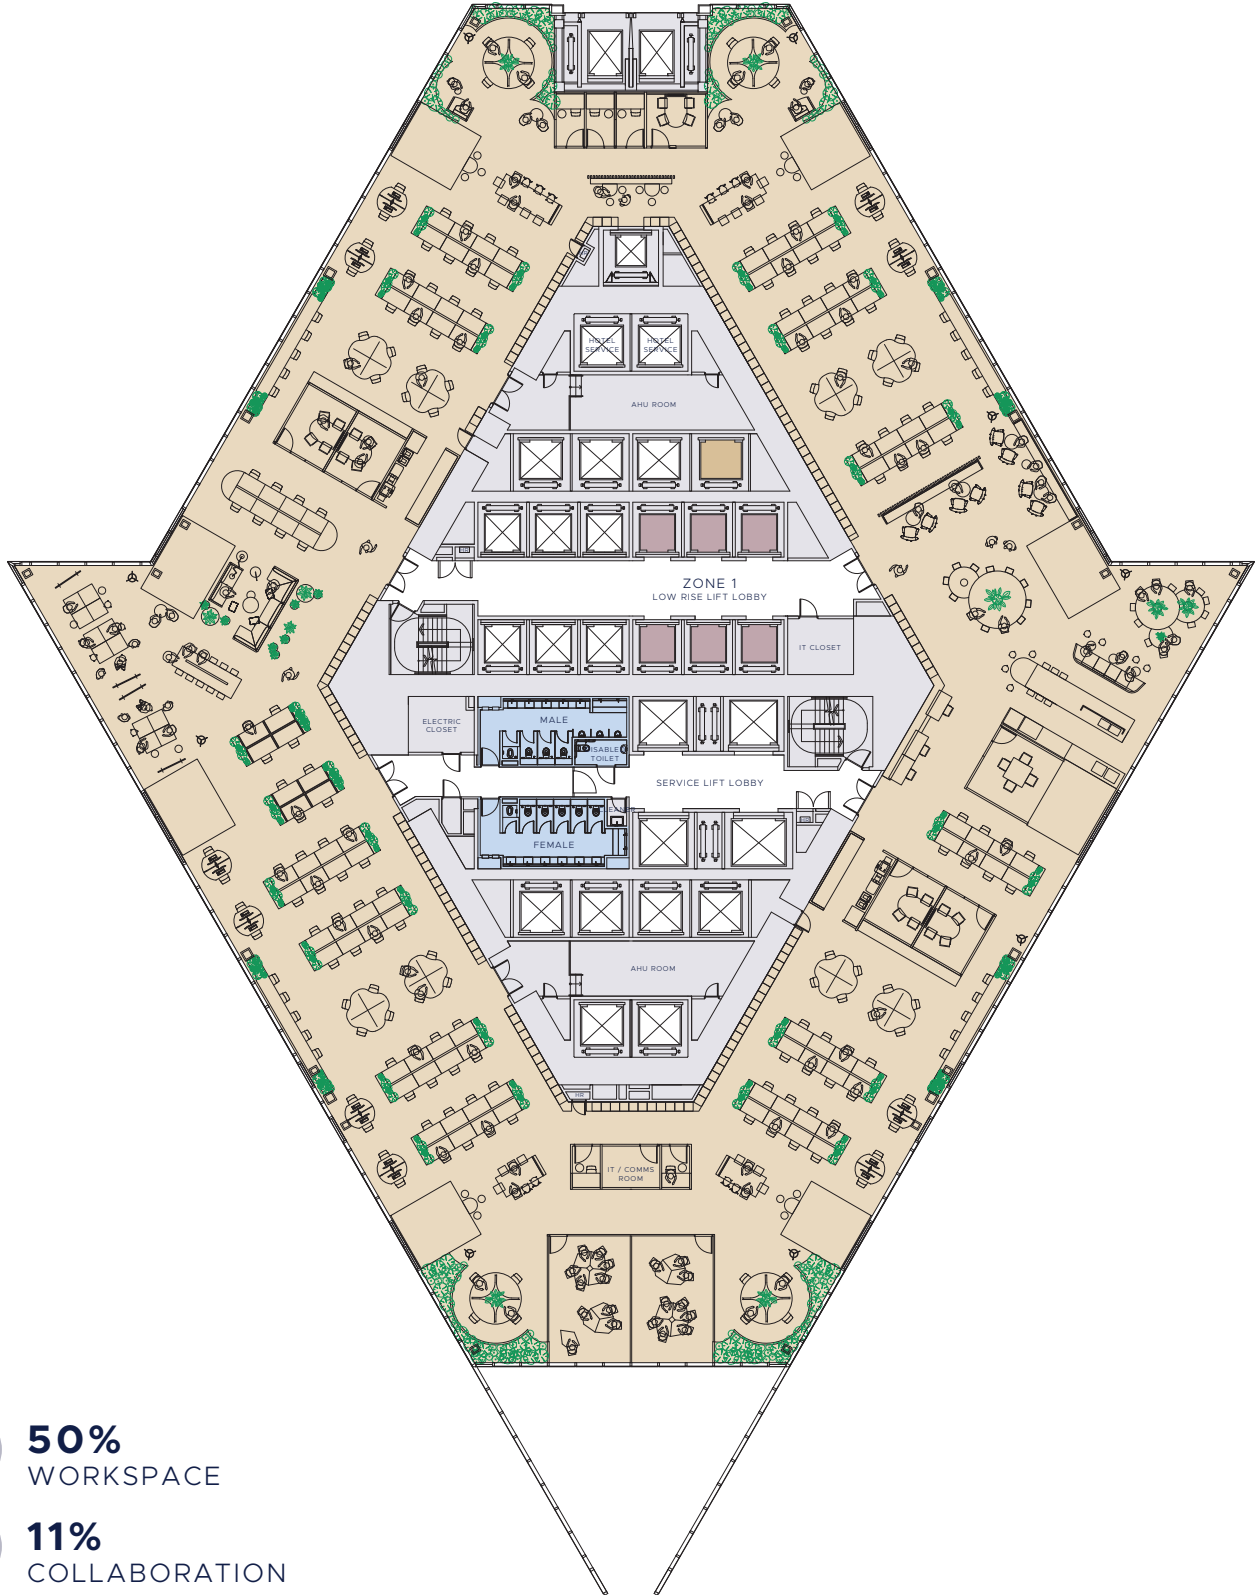

TESTFIT LEVEL 11

LOW ZONE TYPICAL

20,630 SQ FT

99 SQ FT/PAX

50%
WORKSPACE

11%
COLLABORATION

7%
MEETING

8%
SOCIAL