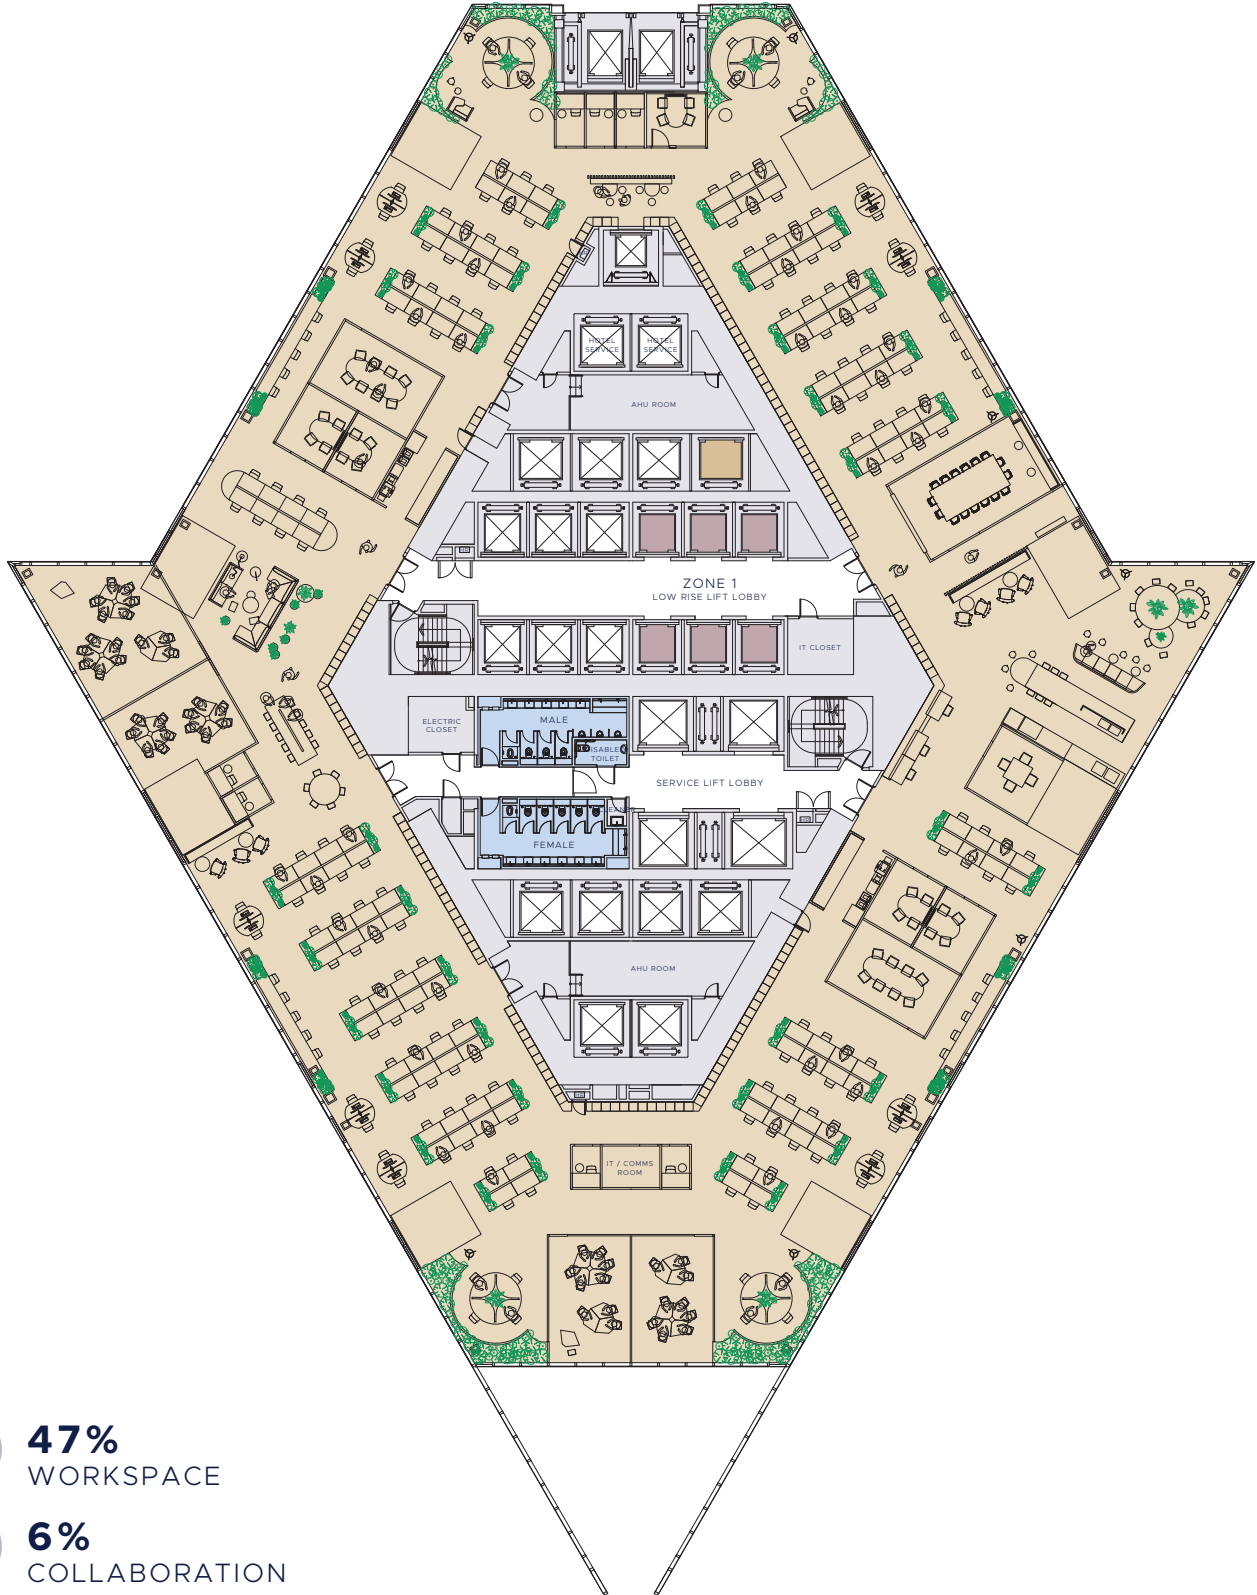

# TESTFIT LEVEL 11

LOW ZONE MAX PACK

20,630 SQ FT

101 SQ FT/PAX

**47%**  
WORKSPACE

**6%**  
COLLABORATION

**16%**  
MEETING

**6%**  
SOCIAL