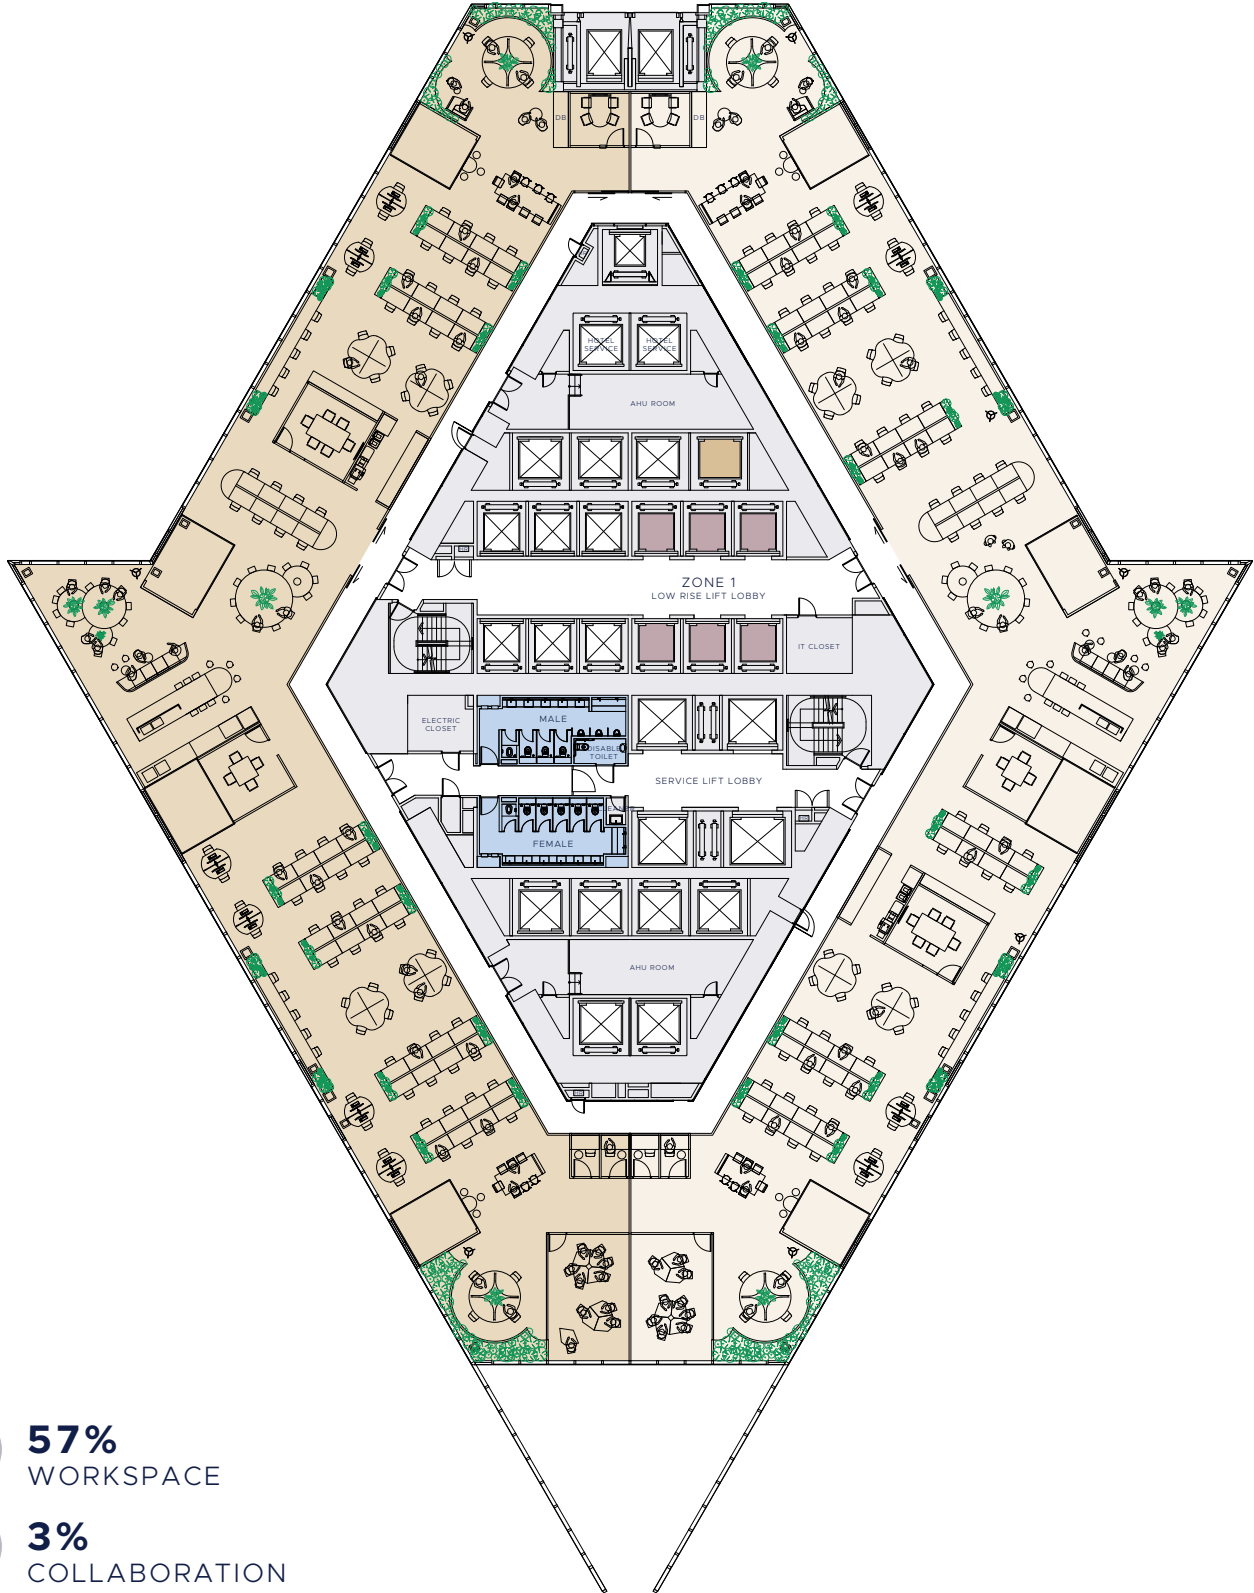

TESTFIT LEVEL 11

LOW ZONE DUO TENANCY

20,630 SQ FT

101 SQ FT/PAX

57%
WORKSPACE

3%
COLLABORATION

8%
MEETING

10%
SOCIAL