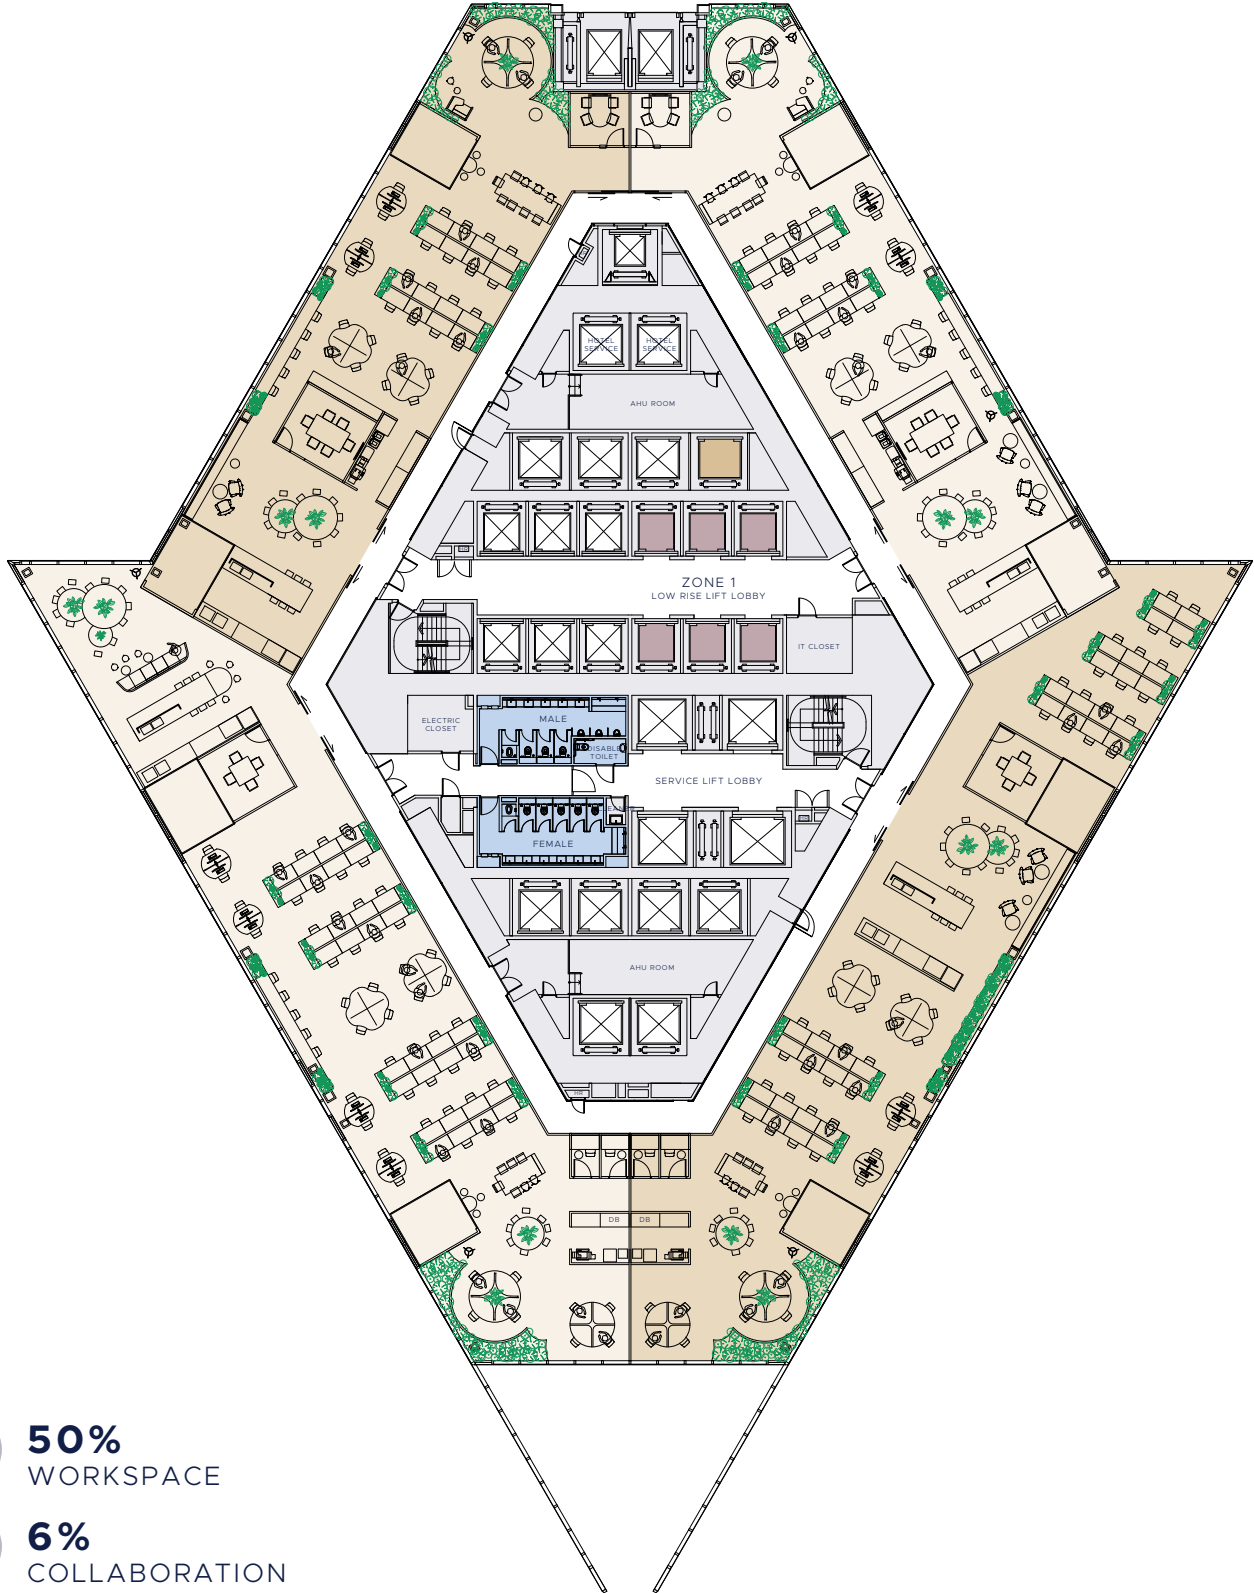

# TESTFIT LEVEL 11

LOW ZONE 4-TENANCY

20,630 SQ FT

107 SQ FT/PAX

**50%**  
WORKSPACE

**6%**  
COLLABORATION

**4%**  
MEETING

**16%**  
SOCIAL